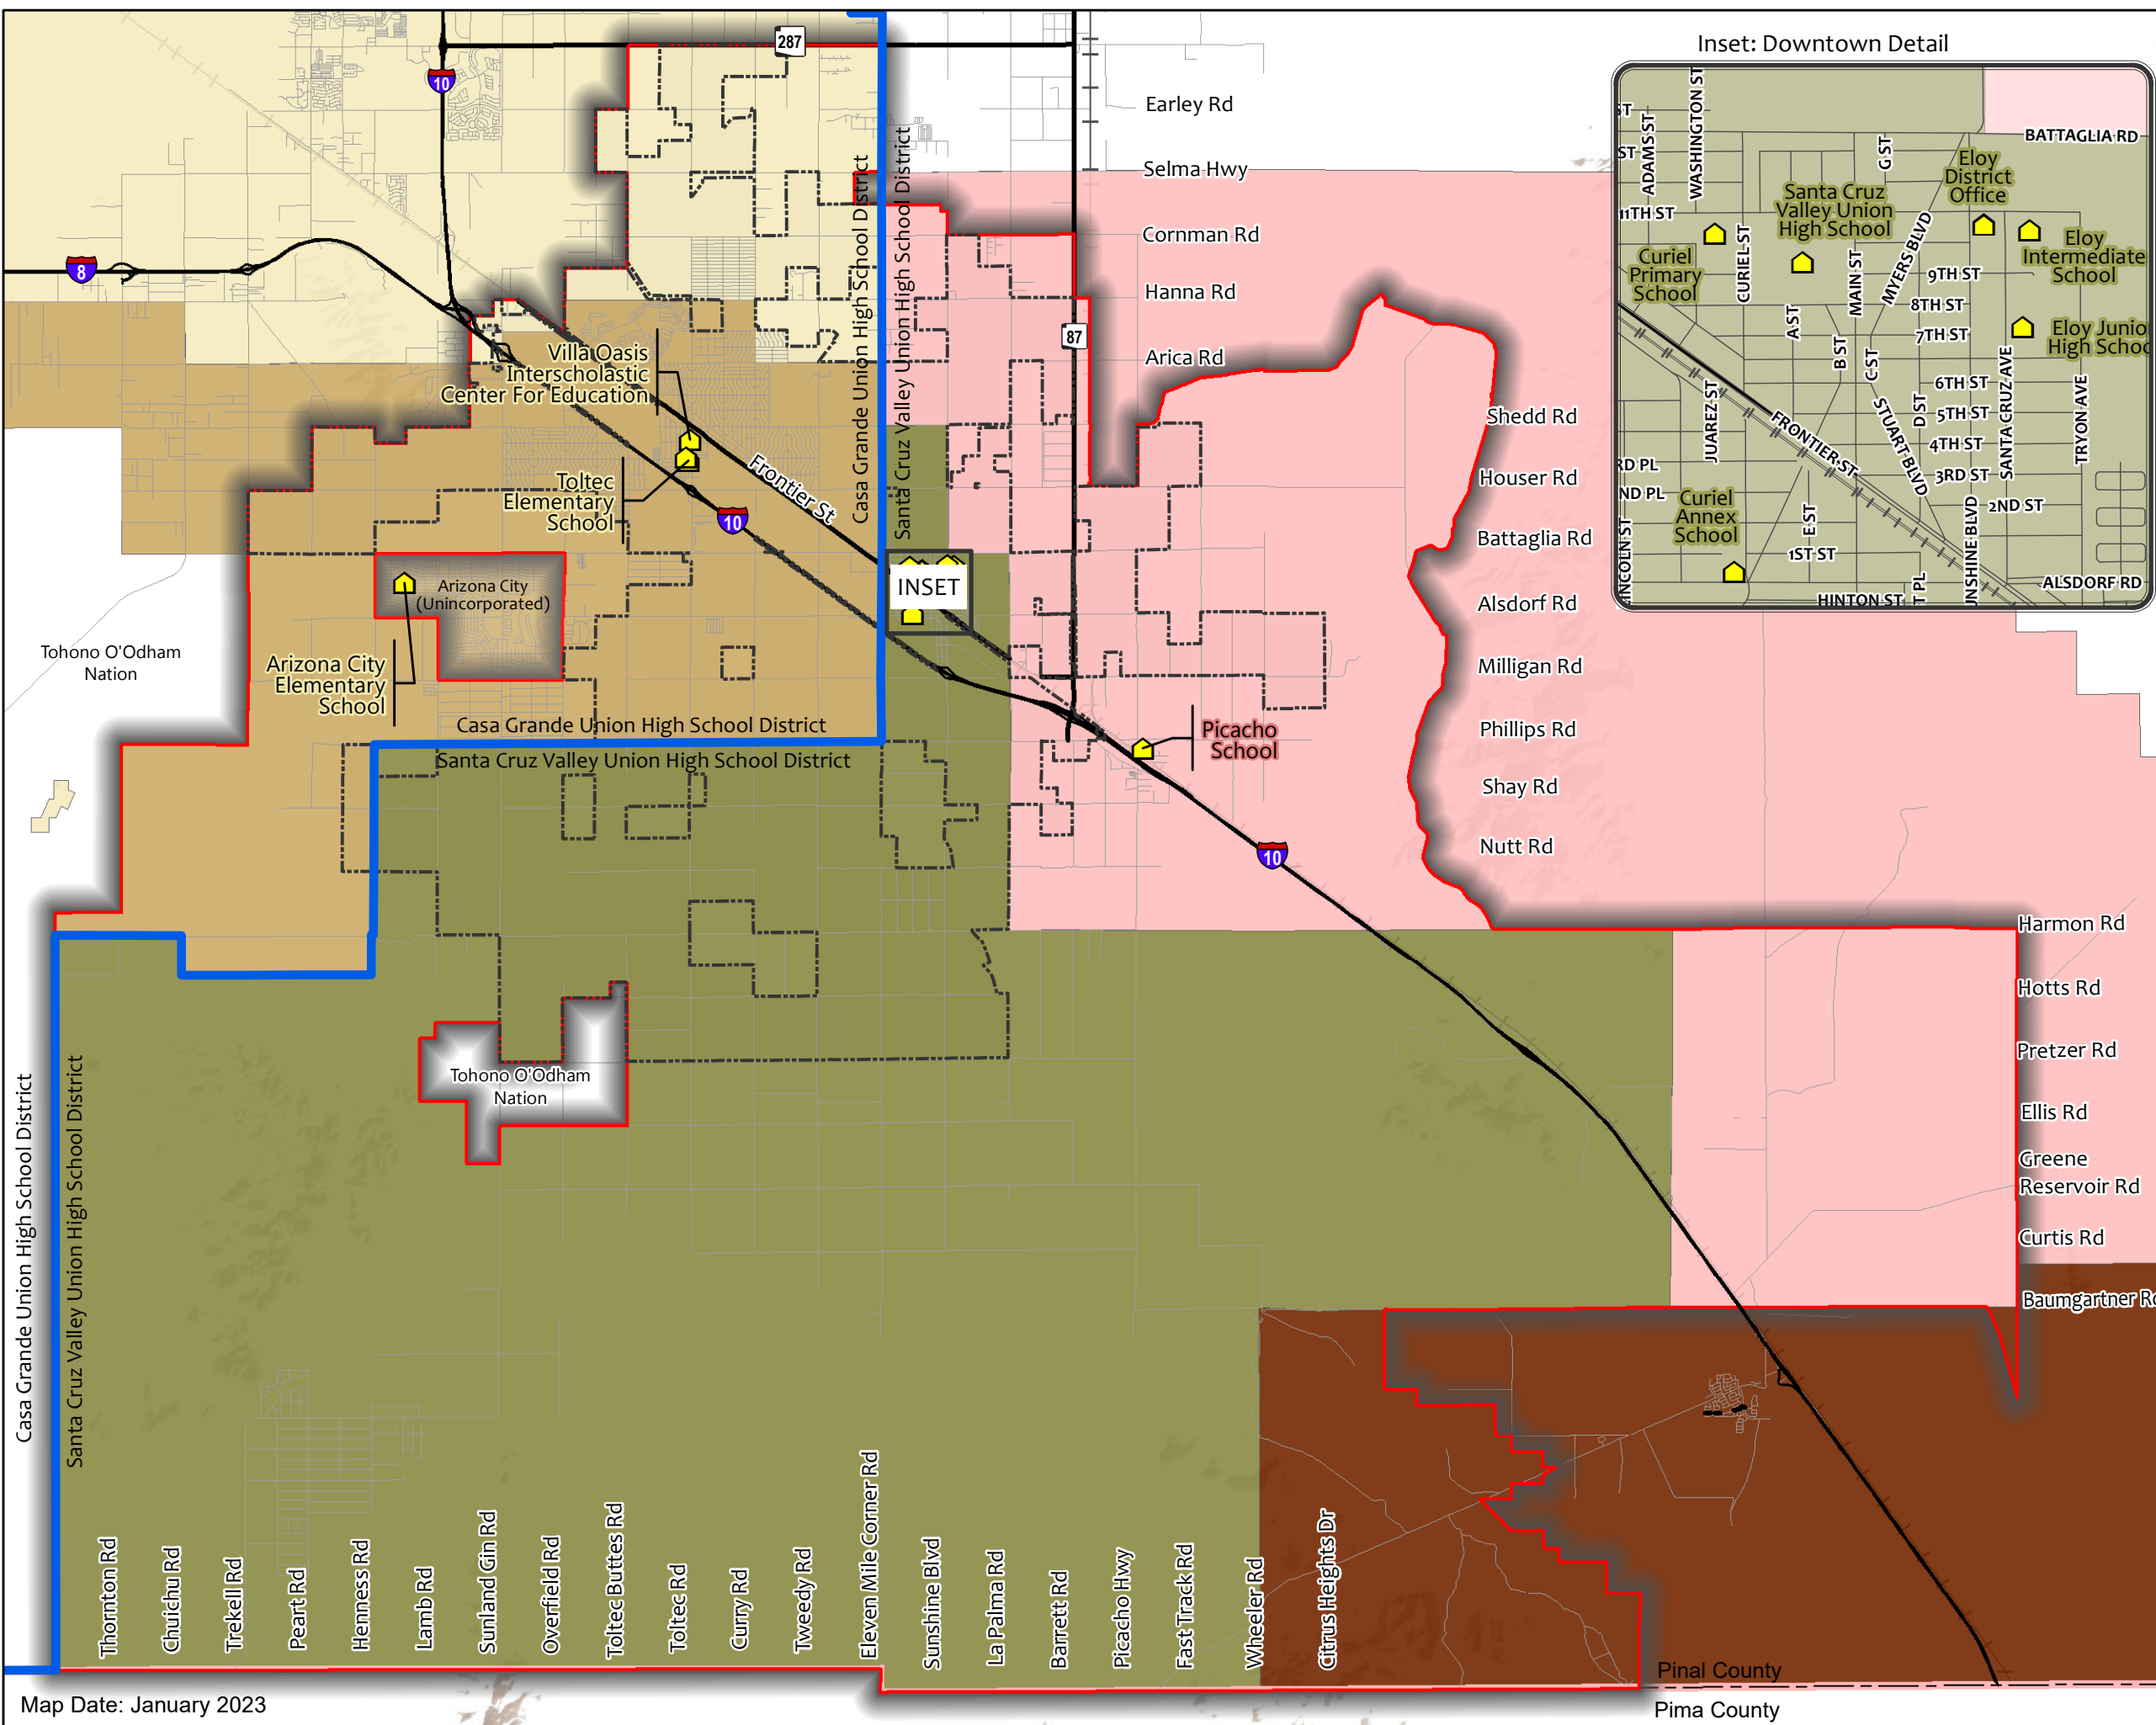

# Public Education Map

## Eloy General Plan

- Educational Facilities / Districts**
- District School
  - Union High School Districts
  - Casa Grande Elementary School District
  - Eloy Elementary School District
  - Picacho Elementary School District
  - Red Rock Elementary School District
  - Toltec Elementary School District

- Reference**
- Eloy City Limits
  - Eloy Planning Boundary
  - Railroad

Disclaimer: This map is furnished for reference purposes only and is not suitable for legal, financial, engineering, or surveying purposes or commitments. The City of Eloy assumes no responsibility for errors, omissions, or inaccuracies presented, and shall have neither liability nor responsibility for any direct or indirect loss or damage in connection with, or arising from, the information on this map. Any conclusions derived from this map are the responsibility of the user.

Service Layer Credits: Sources: Esri, USGS, NOAA