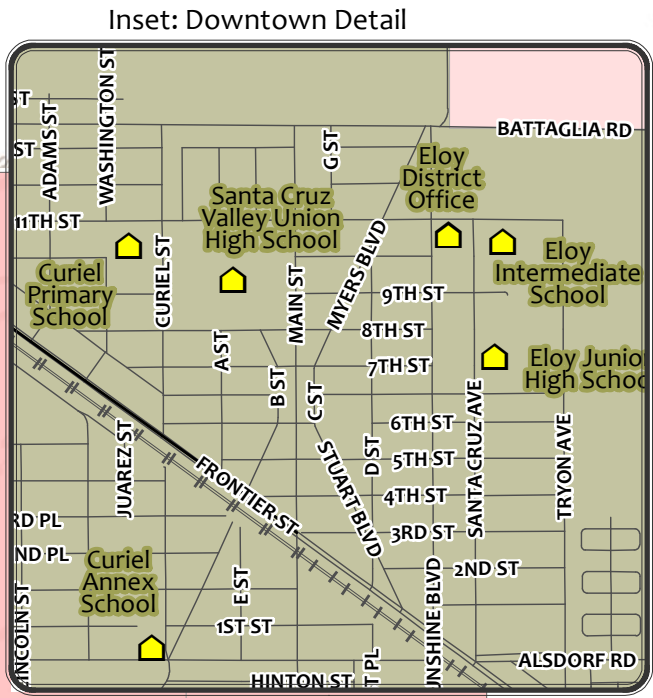

# Public Education Map

## Eloy General Plan

- Educational Facilities / Districts**
- District School
  - Union High School Districts
  - Casa Grande Elementary School District
  - Eloy Elementary School District
  - Picacho Elementary School District
  - Red Rock Elementary School District
  - Toltec Elementary School District

- Reference**
- Eloy City Limits
  - Eloy Planning Boundary
  - Railroad

Disclaimer: This map is furnished for reference purposes only and is not suitable for legal, financial, engineering, or surveying purposes or commitments. The City of Eloy assumes no responsibility for errors, omissions, or inaccuracies presented, and shall have neither liability nor responsibility for any direct or indirect loss or damage in connection with, or arising from, the information on this map. Any conclusions derived from this map are the responsibility of the user.