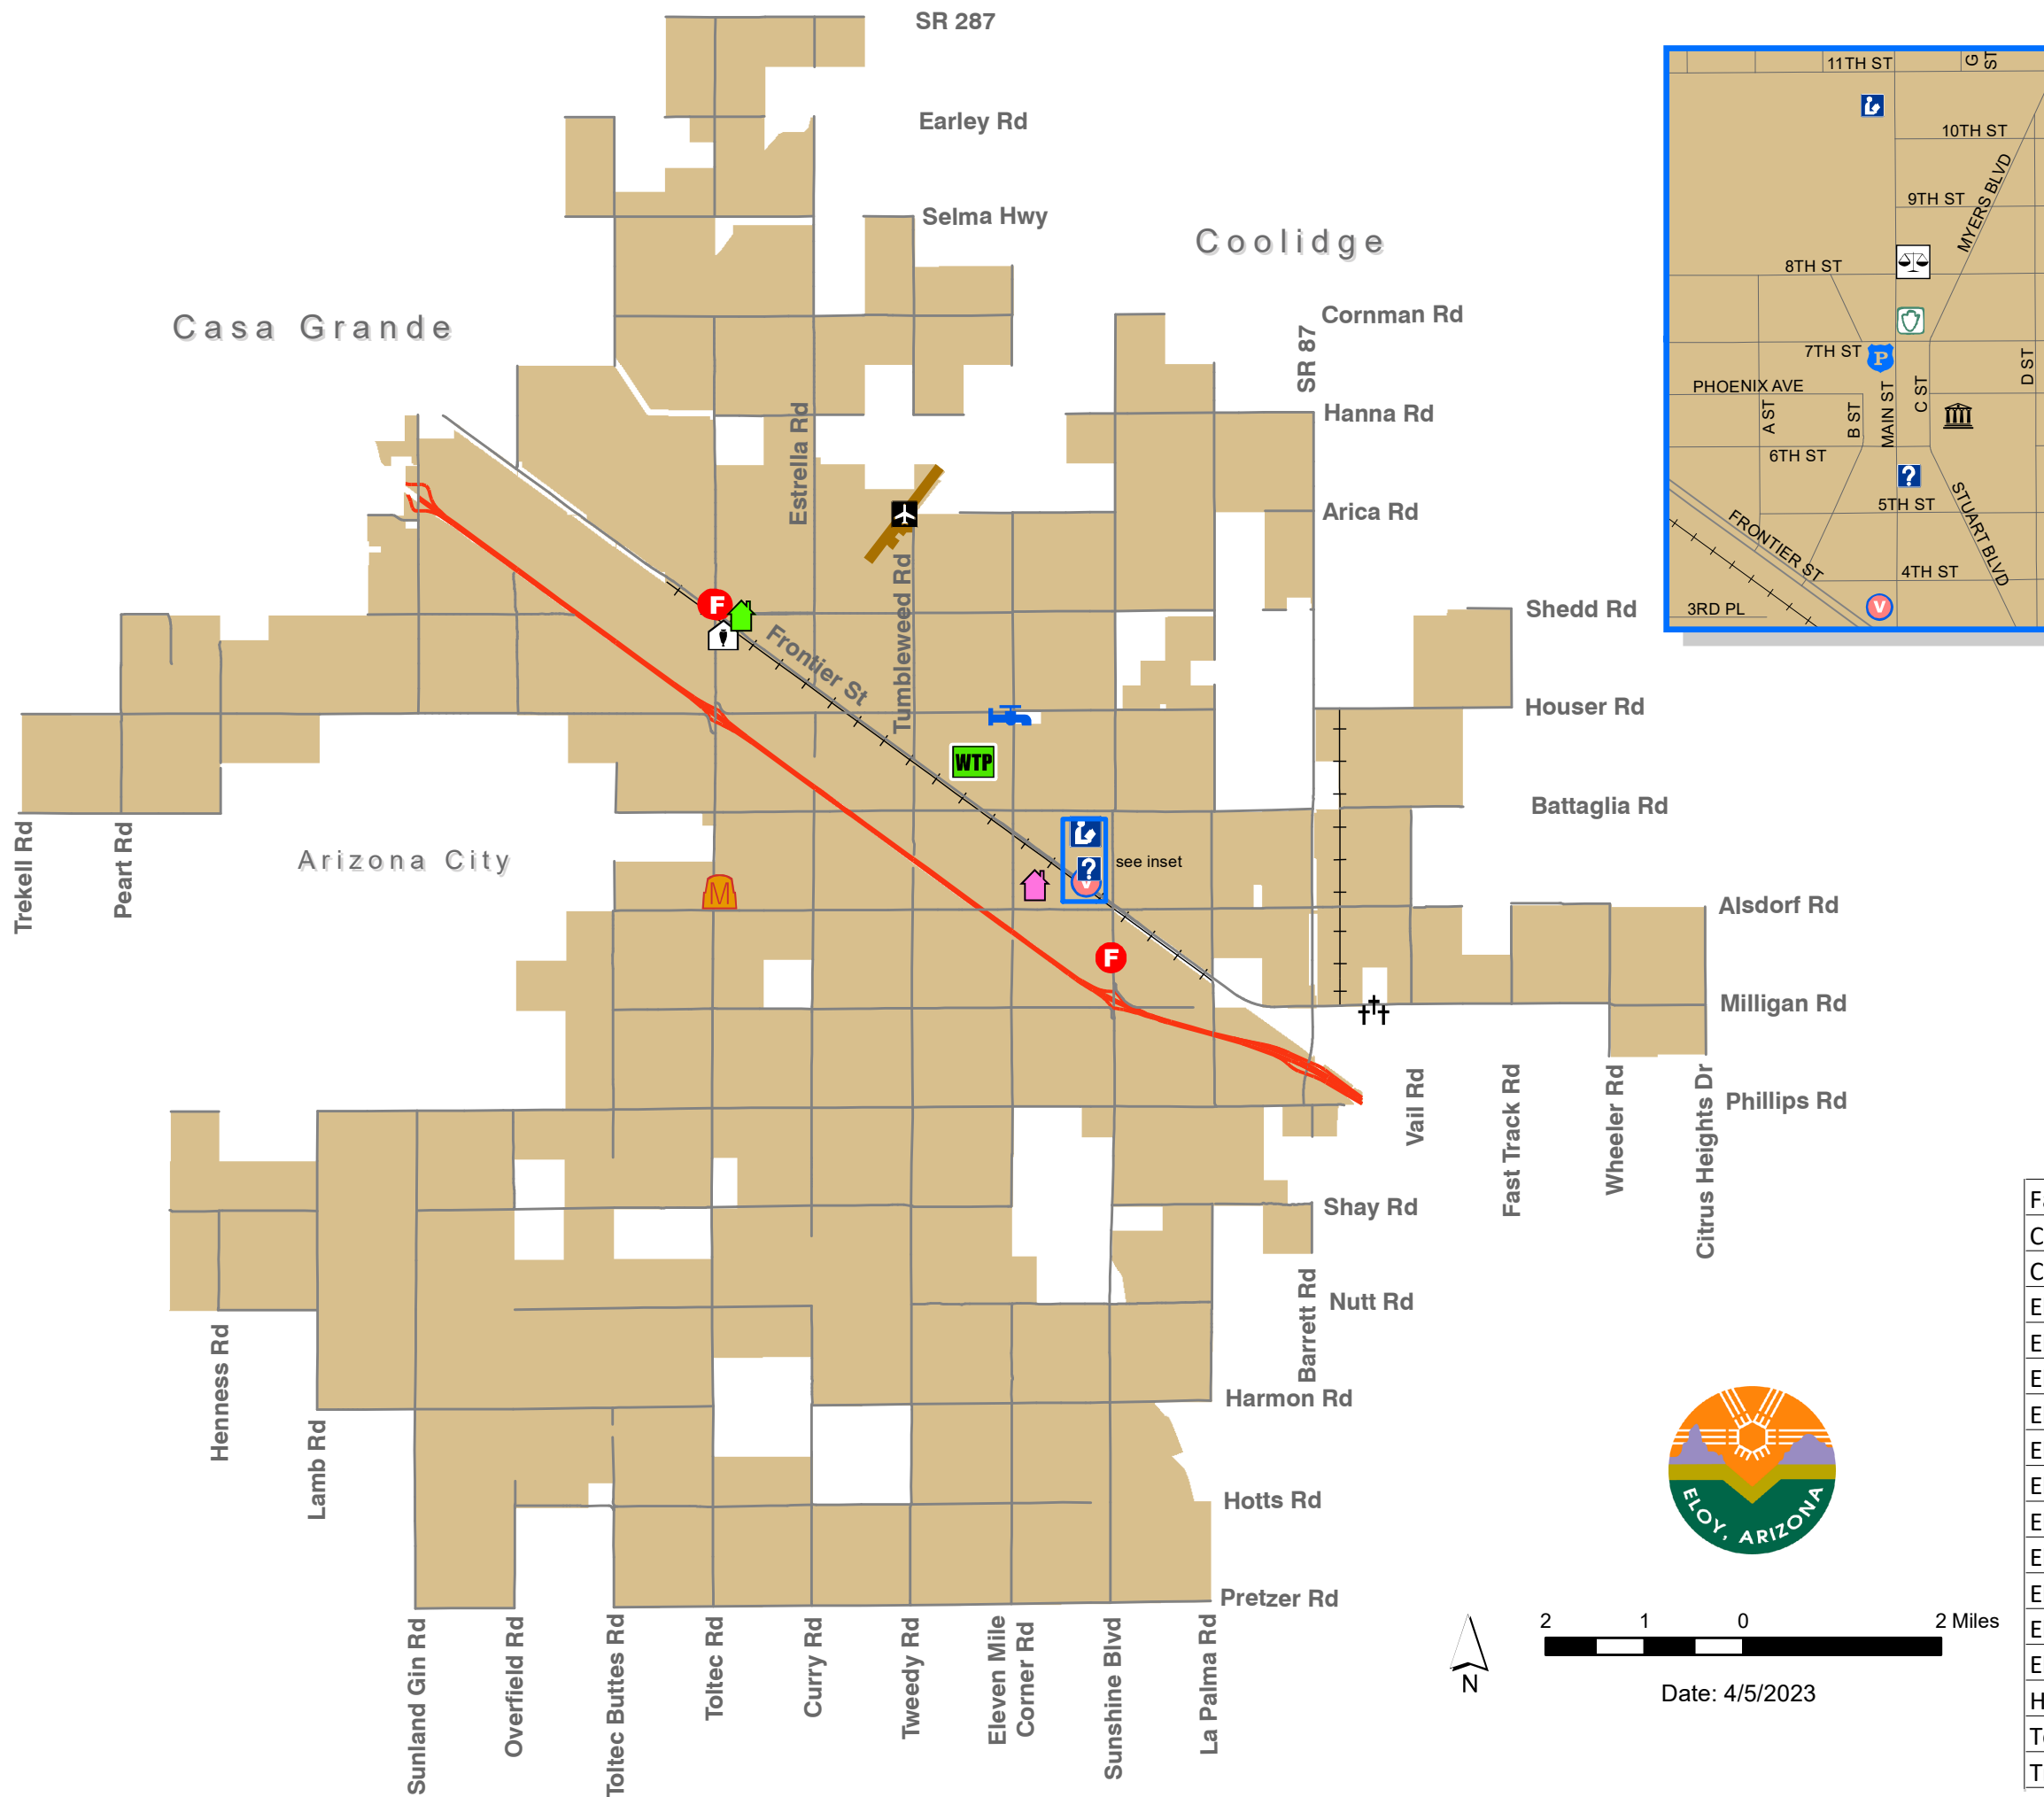

City of Eloy Public Buildings and Facilities Map

Legend

- Toltec Senior Center
- Troy Thomas Community Center
- Fire Station
- Eloy Police Department
- Chamber of Commerce
- Historic Museum/Visitor Center
- Eloy Veterans Center
- Wastewater Treatment Plant
- Eloy Landfill
- Eloy Public Works Department
- Library (Pinal County)
- Community Services Department
- Eloy City Hall / Community Development Department
- Eloy Municipal Court
- Eloy Memorial Cemetery
- Municipal Airport
- Eloy City Limits

Facility	Address
Chamber of Commerce	515 N MAIN ST
Community Services (Parks & Rec)	100 E 7TH ST
Eloy City Hall	595 N C ST
Eloy Fire District Administration	4010 N TOLTEC RD
Eloy Fire District Station #521	500 S SUNSHINE BLVD
Eloy Fire District Station #522	4015 N TOLTEC RD
Eloy Landfill	305 N TOLTEC RD
Eloy Memorial Cemetery	5839 E MILLIGAN RD
Eloy Municipal Court	801 N MAIN ST
Eloy Police Department	630 N MAIN ST
Eloy Public Works	1137 W HOUSER RD
Eloy Santa Cruz Library	1000 N Main St
Eloy Veterans Center	308 N MAIN ST
Historic Museum/Visitor Center	3725 N CAMELOT ST
Toltec Senior Center	3650 W SHEDD RD
Troy Thomas Community Center	501 W 3RD PL

Date: 4/5/2023