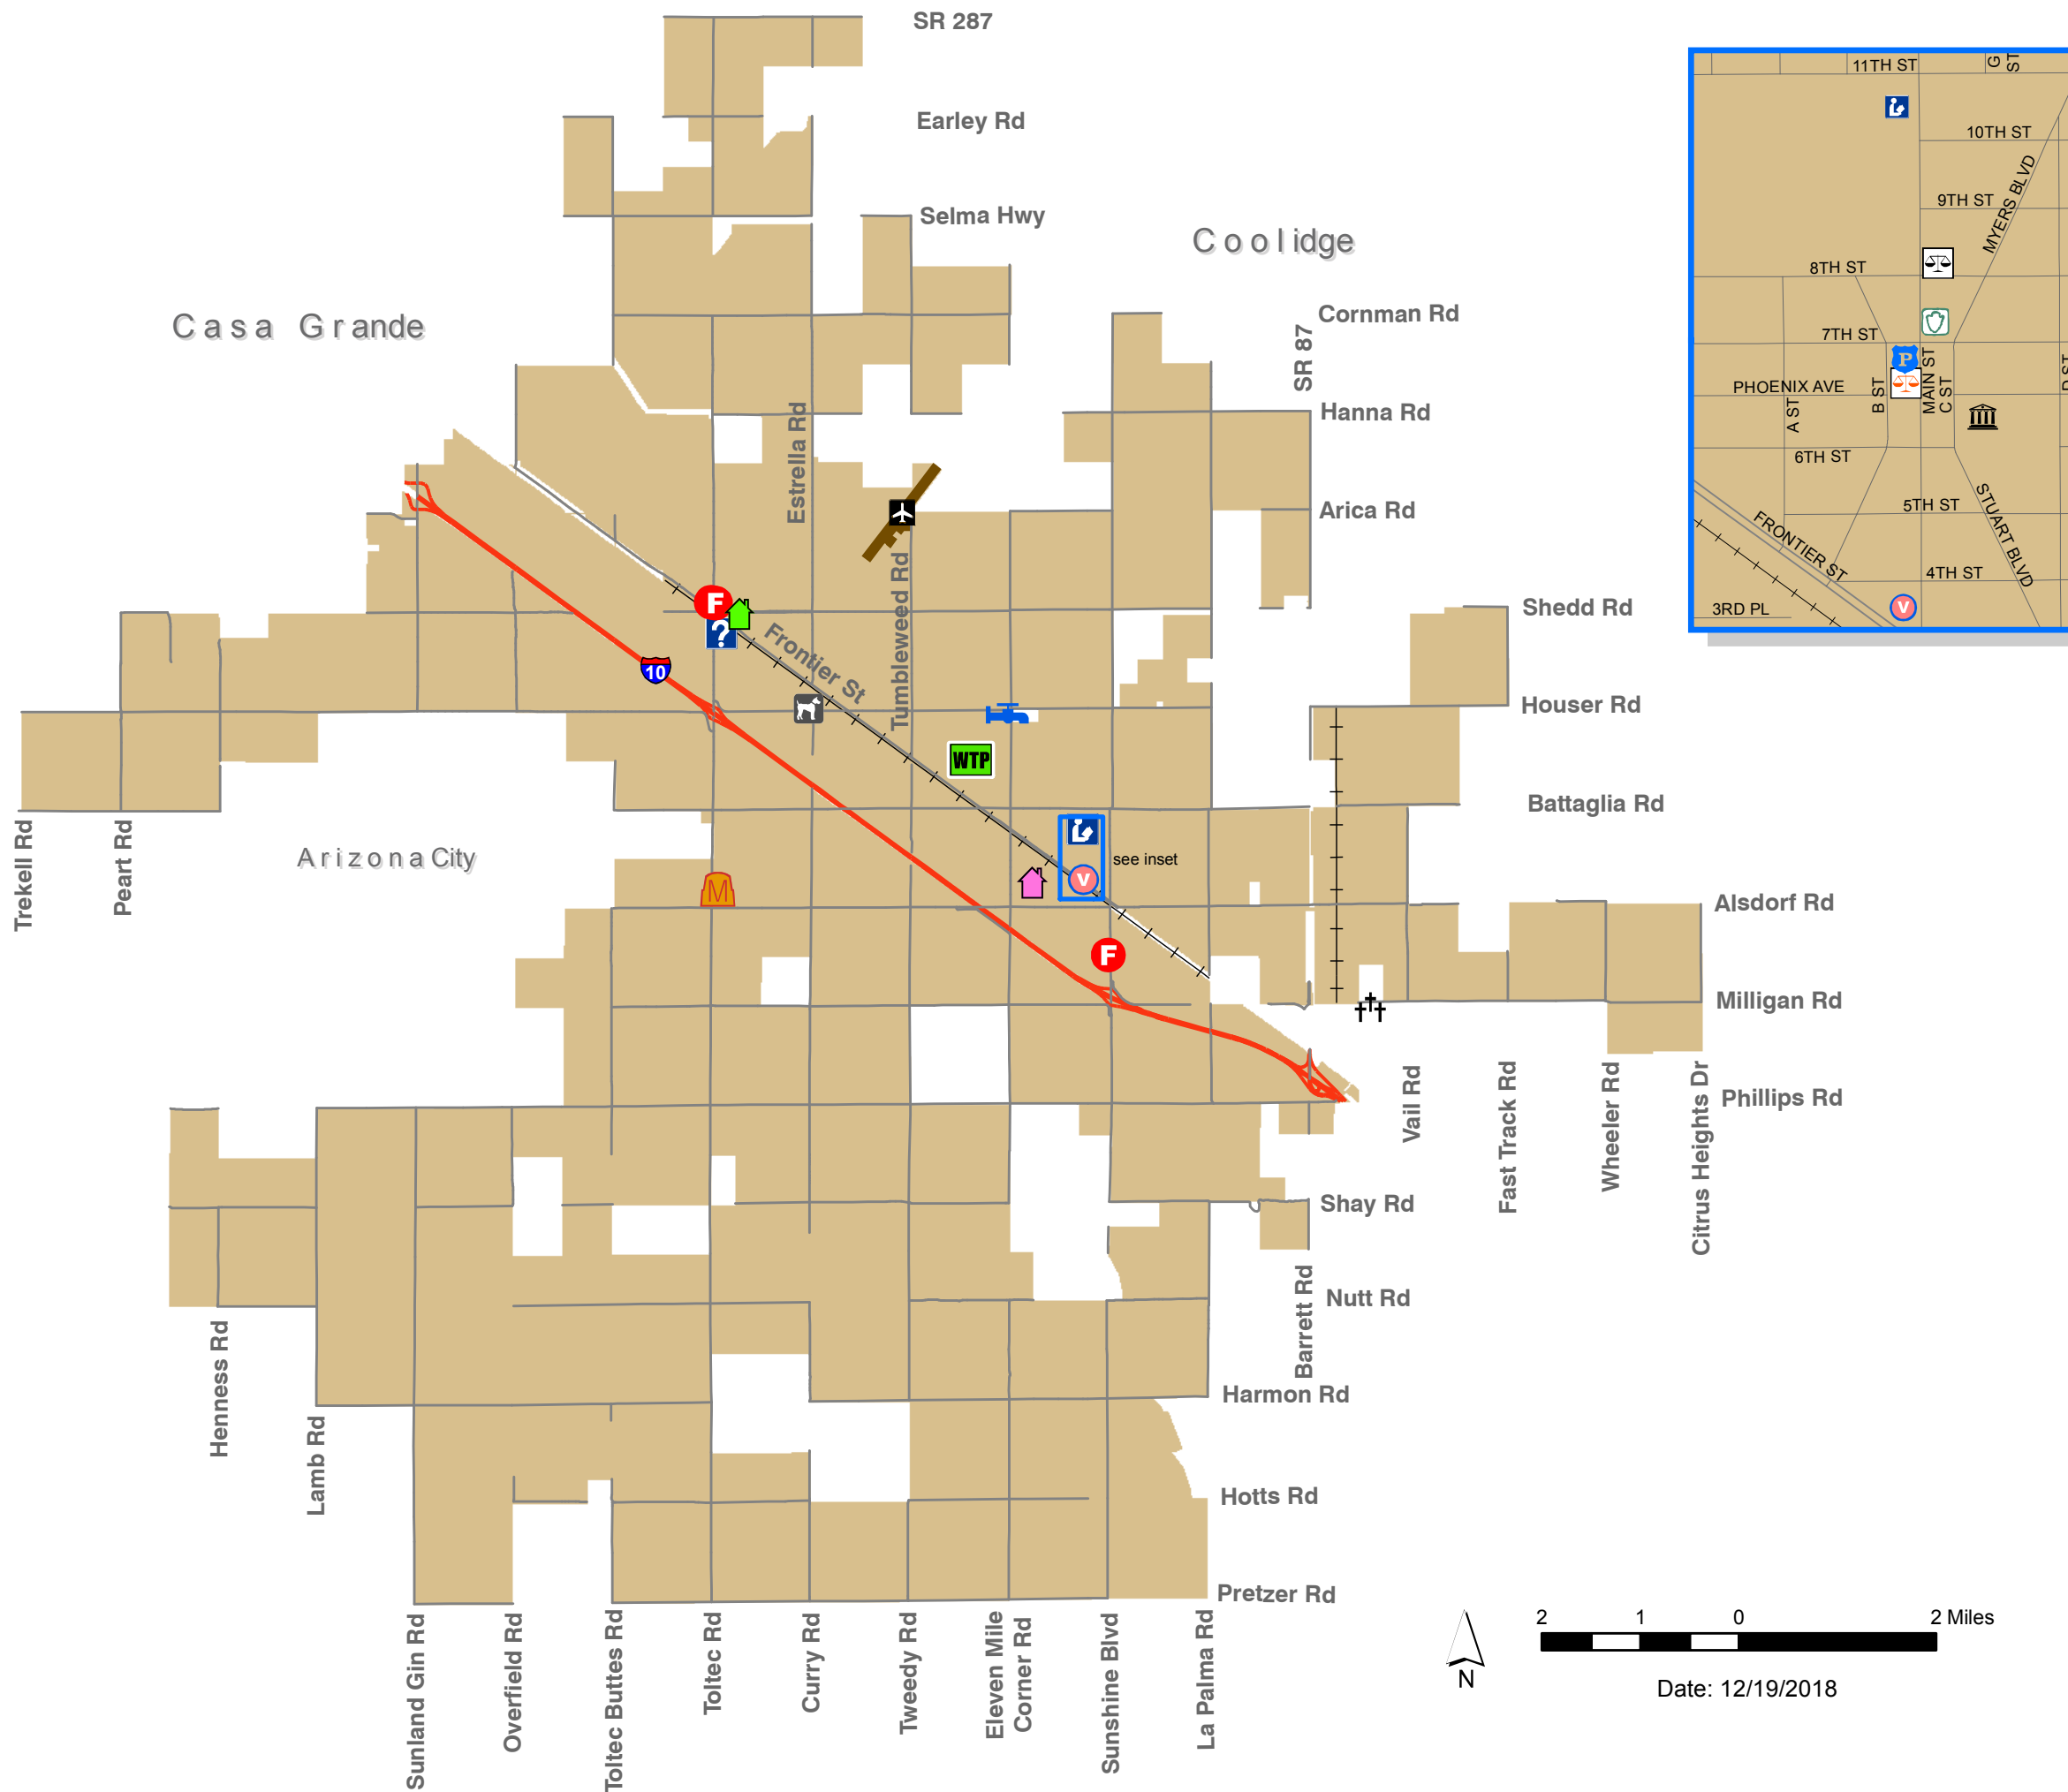

City of Eloy Public Buildings and Facilities Map

-  Toltec Senior Center
-  Troy Thomas Community Center
-  Fire Station
-  Eloy Police Department
-  Eloy Animal Control
-  History Museum/Chamber of Commerce/Visitor Center
-  Eloy Veterans Center
-  Wastewater Treatment Plant
-  Eloy Landfill
-  Eloy Public Works Department
-  Library (Pinal County)
-  Community Services Department
-  Eloy City Hall / Community Development Department
-  Eloy Memorial Cemetery
-  Eloy Municipal Court
-  Pinal County Justice Court
-  Municipal Airport
-  Eloy City Limits

Date: 12/19/2018