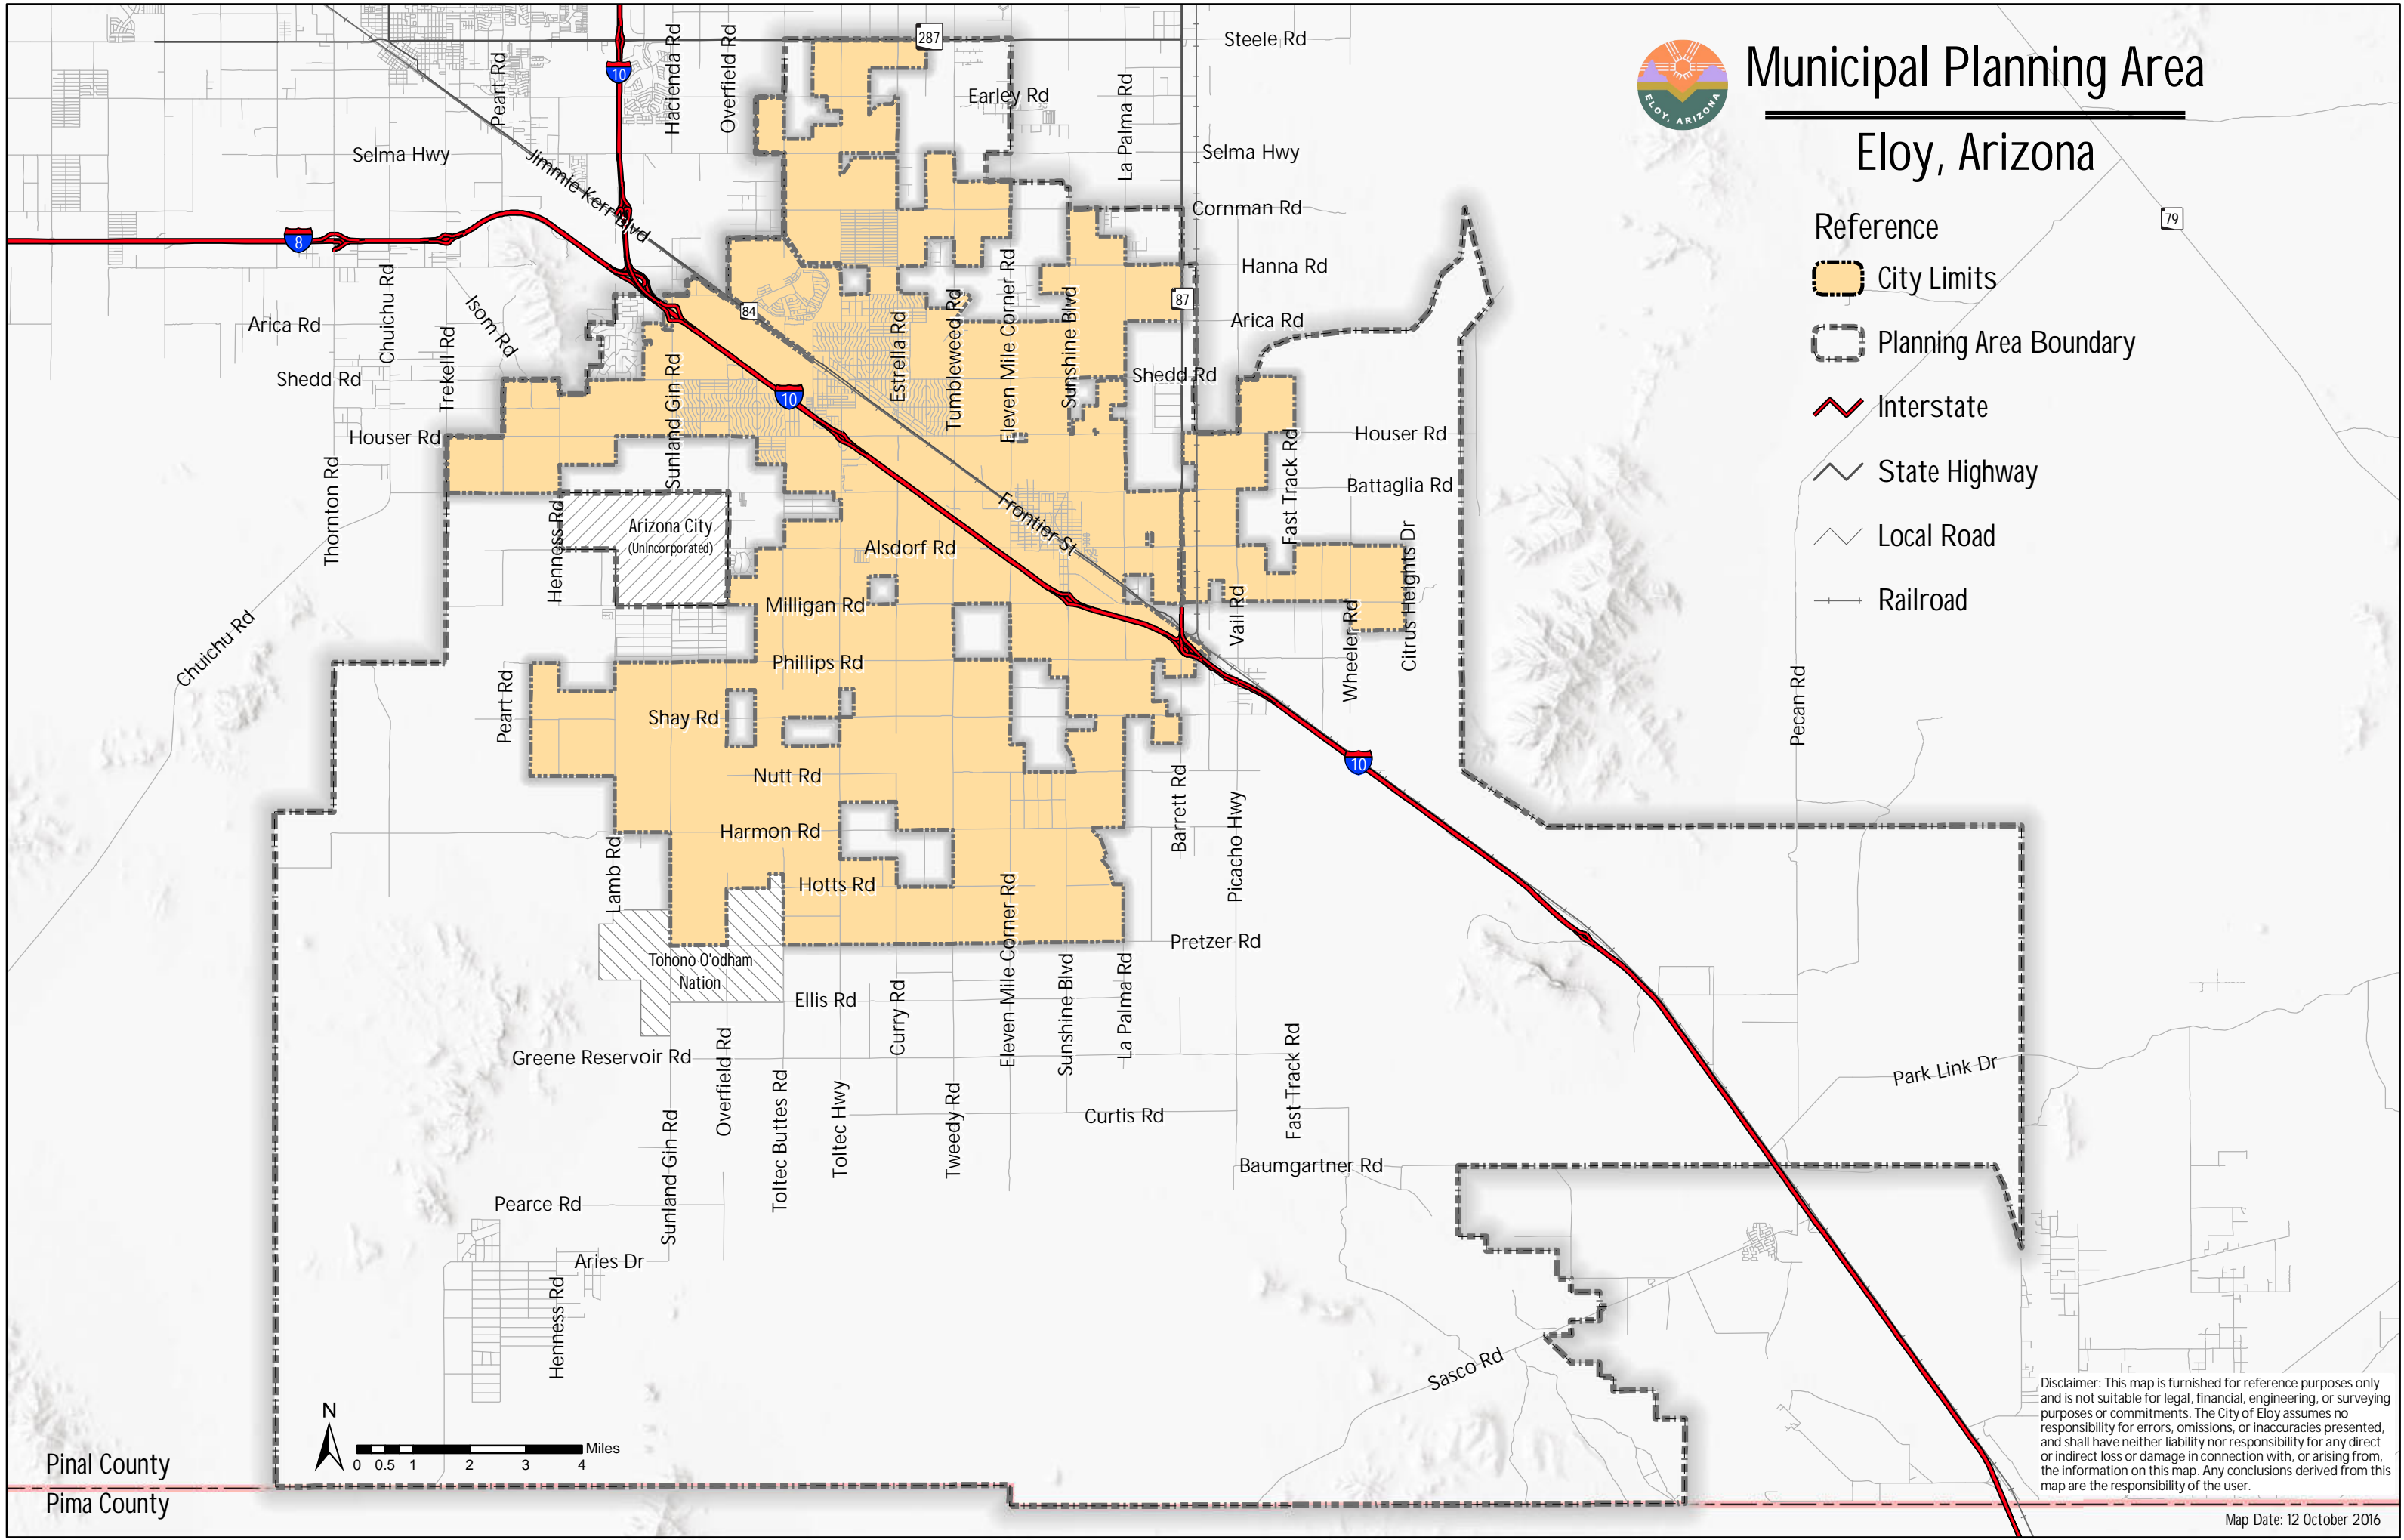

# Municipal Planning Area

## Eloy, Arizona

### Reference

- City Limits
- Planning Area Boundary
- Interstate
- State Highway
- Local Road
- Railroad

Pinal County  
Pima County

Disclaimer: This map is furnished for reference purposes only and is not suitable for legal, financial, engineering, or surveying purposes or commitments. The City of Eloy assumes no responsibility for errors, omissions, or inaccuracies presented, and shall have neither liability nor responsibility for any direct or indirect loss or damage in connection with, or arising from, the information on this map. Any conclusions derived from this map are the responsibility of the user.

Map Date: 12 October 2016